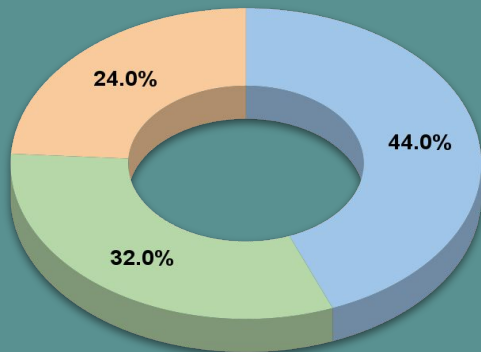

COMBAT CAPABILITIES

- Support Capabilities
- Defensive Capabilities
- Offensive Capabilities